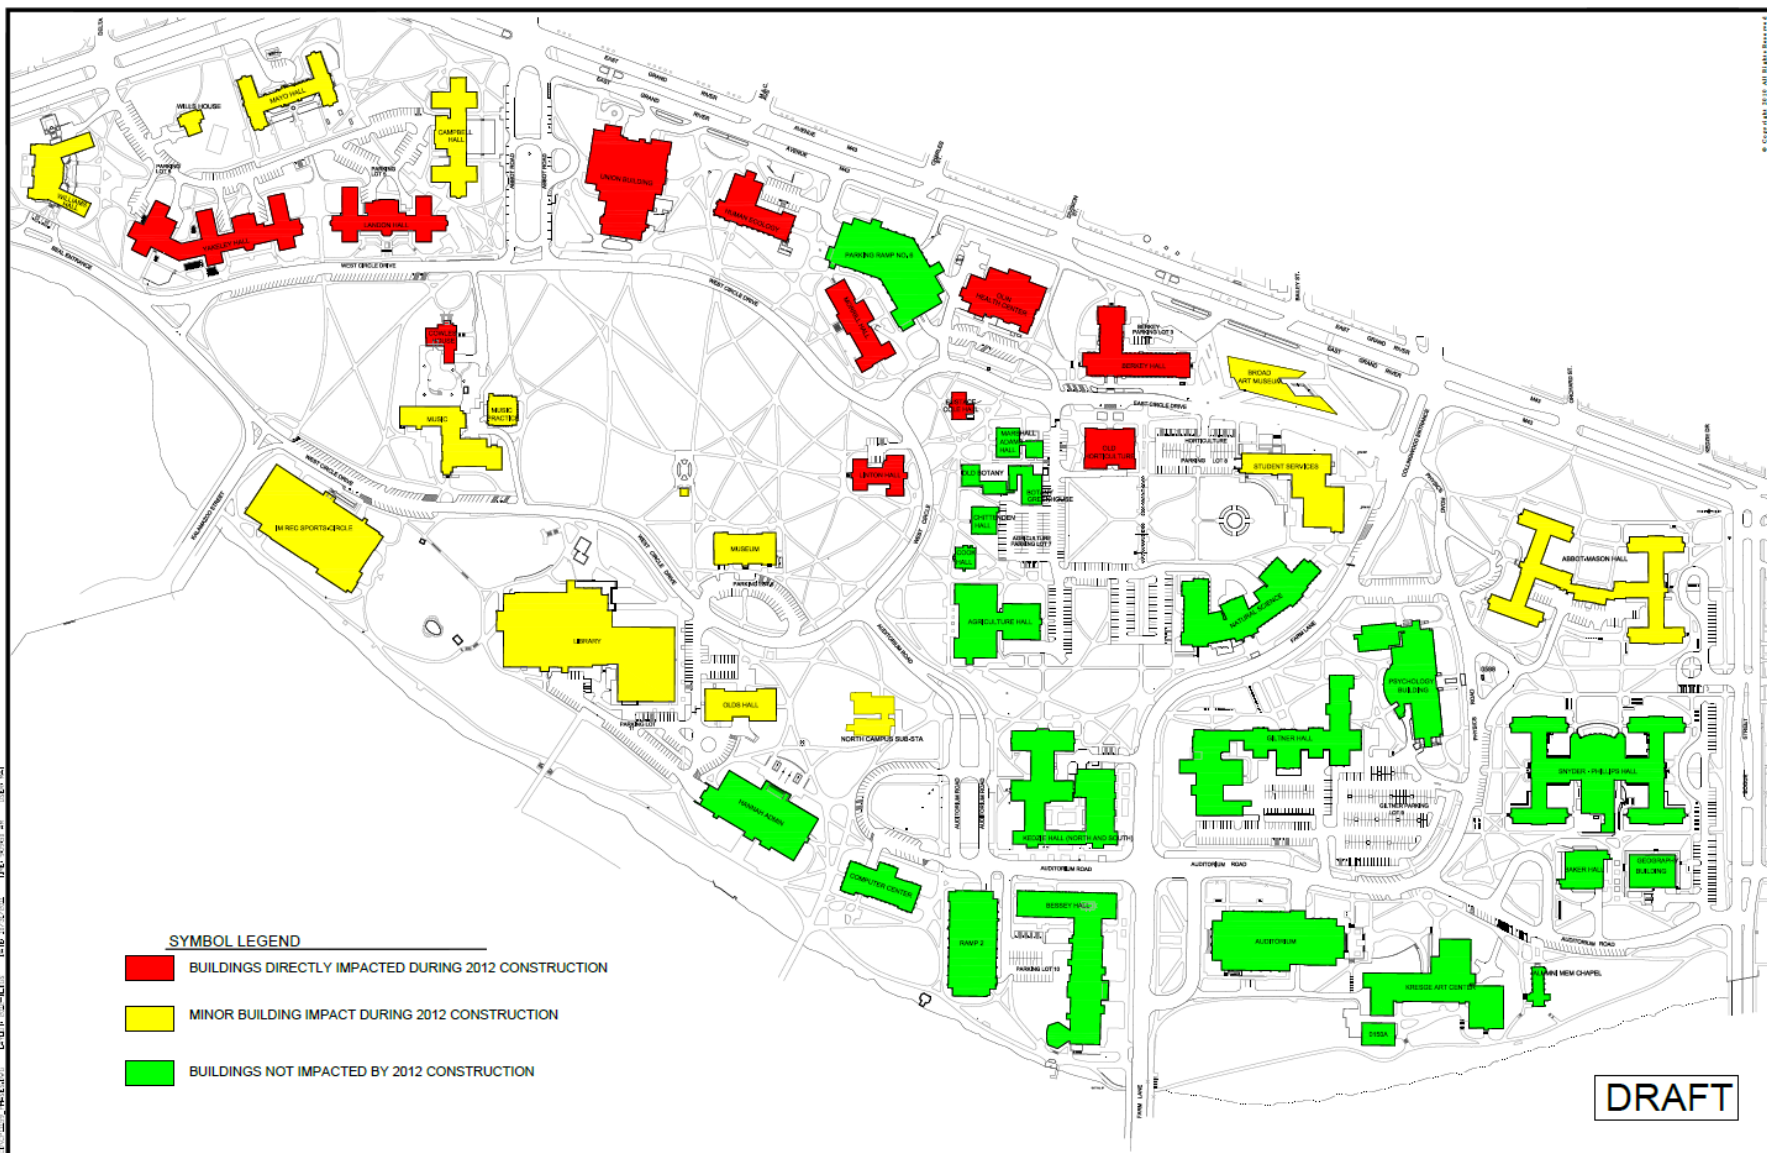

# Steam Distribution – West Circle Steam Loop – 2012

January 2012

- SYMBOL LEGEND**
- BUILDINGS DIRECTLY IMPACTED DURING 2012 CONSTRUCTION
  - MINOR BUILDING IMPACT DURING 2012 CONSTRUCTION
  - BUILDINGS NOT IMPACTED BY 2012 CONSTRUCTION

**DRAFT**

**WEST CIRCLE STEAM LOOP  
 BUILDING IMPACTS 2012**

DRAWN	SP
APPROVED	SP
DATE	1/12/2011
SCALE	AS SHOWN
REVISIONS	

1/12/2011	OPENING MEETING

CAPITAL PROJ. NO.  
 0711159