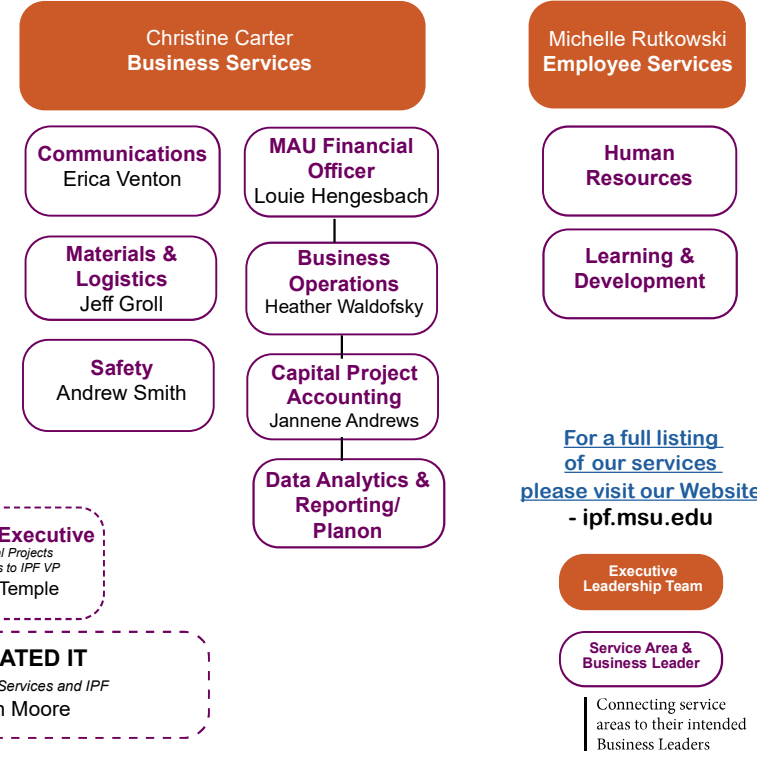

Strategic Infrastructure, Planning, & Facilities Service Area Chart

Dan Bollman
Vice President

REAL ESTATE & CAPITAL PLANNING

OPERATIONS

ADMINISTRATION

[For a full listing of our services please visit our Website - ipf.msu.edu](https://ipf.msu.edu)