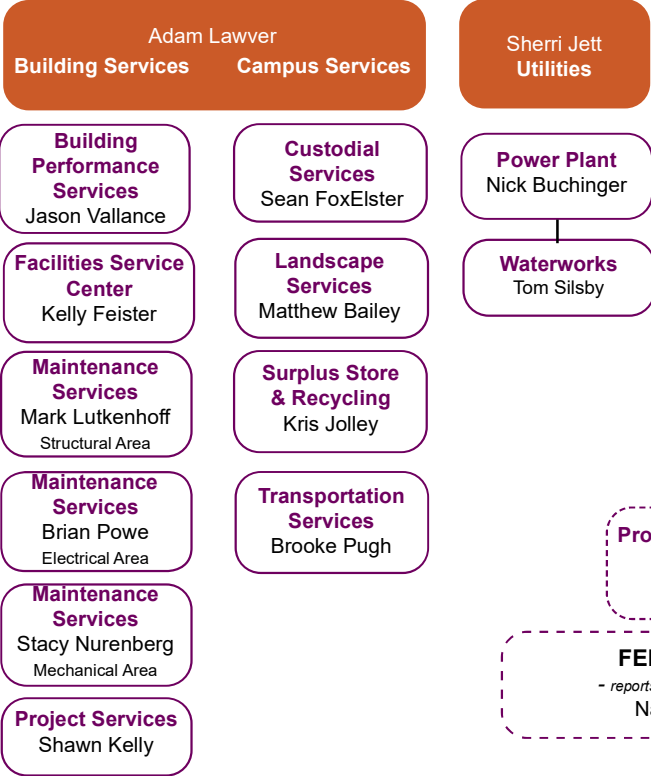

Strategic Infrastructure, Planning, & Facilities Service Area Chart

Dan Bollman
Vice President

REAL ESTATE & CAPITAL PLANNING

OPERATIONS

ADMINISTRATION

[For a full listing of our services please visit our Website - ipf.msu.edu](https://ipf.msu.edu)