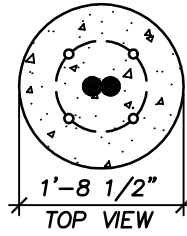

10" BOLT CIRCLE

X STREET LIGHT BASE WITH PULL BOX
X-X NOT TO SCALE

NOTE:
1. THE 3" SCH 40 CONDUITS ARE NOT REQUIRED WHEN THE PULLBOX IS IN GREEN SPACE.

SEE SPECIFICATION SECTION 265600 EXTERIOR LIGHTING

MICHIGAN STATE UNIVERSITY Infrastructure Planning and Facilities	STREET LIGHT BASE WITH PULL BOX		DATE 6/16/09	DETAIL NO. 265600-02	SHEET 1 OF ONE
	TYPICAL DETAIL		DRAWN	REVISION 11/29/18	