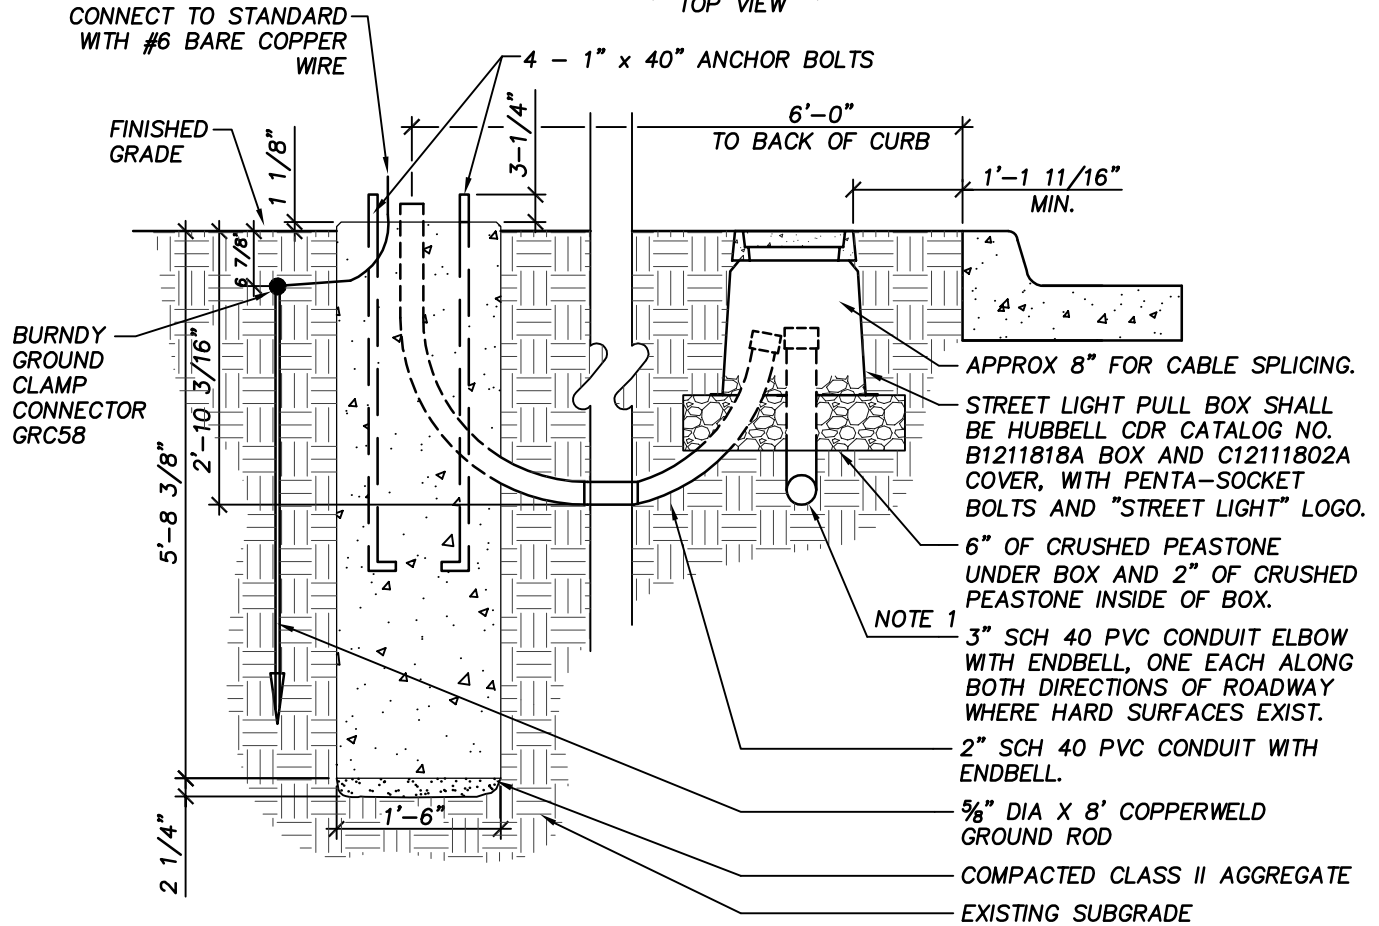

10" BOLT CIRCLE

X STREET LIGHT BASE WITH PULL BOX
X-X NOT TO SCALE

NOTE:
1. THE 3" SCH 40 CONDUITS ARE NOT REQUIRED WHEN THE PULLBOX IS IN GREEN SPACE.

SEE SPECIFICATION SECTION 265600 EXTERIOR LIGHTING

MICHIGAN STATE UNIVERSITY Infrastructure Planning and Facilities	STREET LIGHT BASE WITH PULL BOX		DATE 6/16/09	DETAIL NO. 265600-02	SHEET 1 OF ONE
	TYPICAL DETAIL		DRAWN	REVISION 11/29/18	