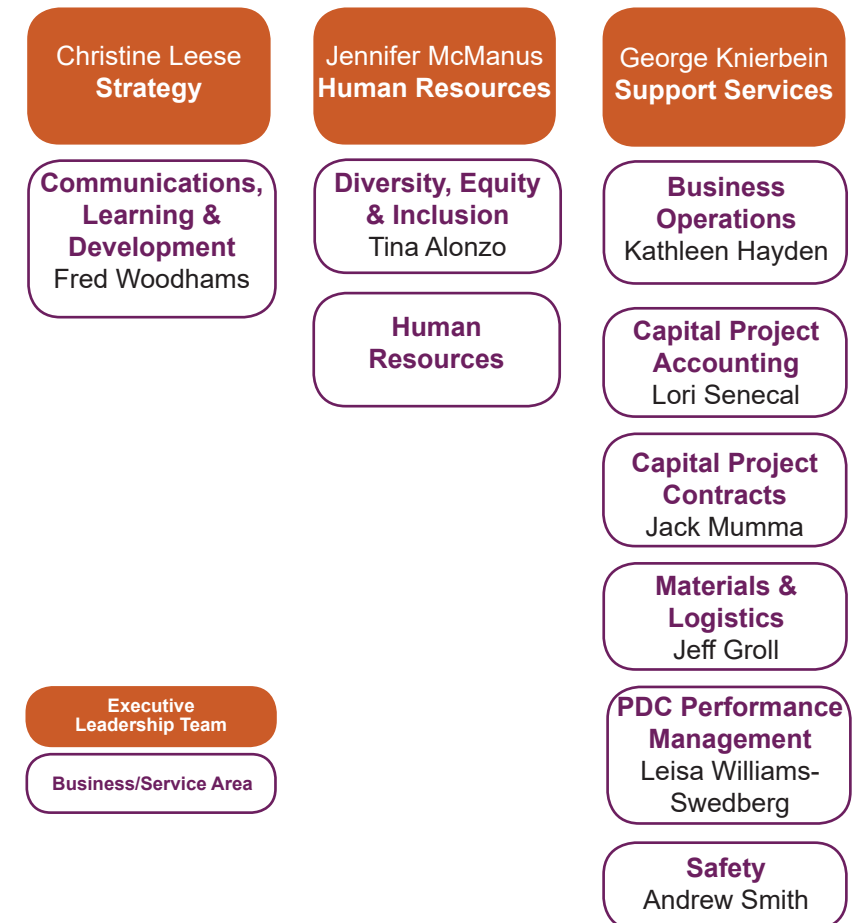

SUPPORT

[For a full listing of our services please visit our Website](#)