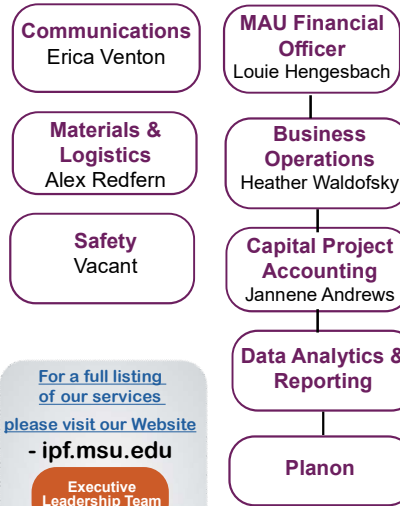

Strategic Infrastructure, Planning & Facilities Service Area Chart

Dan Bollman
Vice President

REAL ESTATE & CAPITAL PLANNING/UTILITIES

Sherri Jett
Real Estate and Capital Planning & Utilities

OPERATIONS

Adam Lawver
Building Services Campus Services

ADMINISTRATION

Christine Carter
Business Services

Michelle Rutkowski
Employee Services

For a full listing of our services please visit our Website - ipf.msu.edu

Executive Leadership Team

Service Area & Business Leader

Connecting service areas to their intended Business Leaders (at top of line)