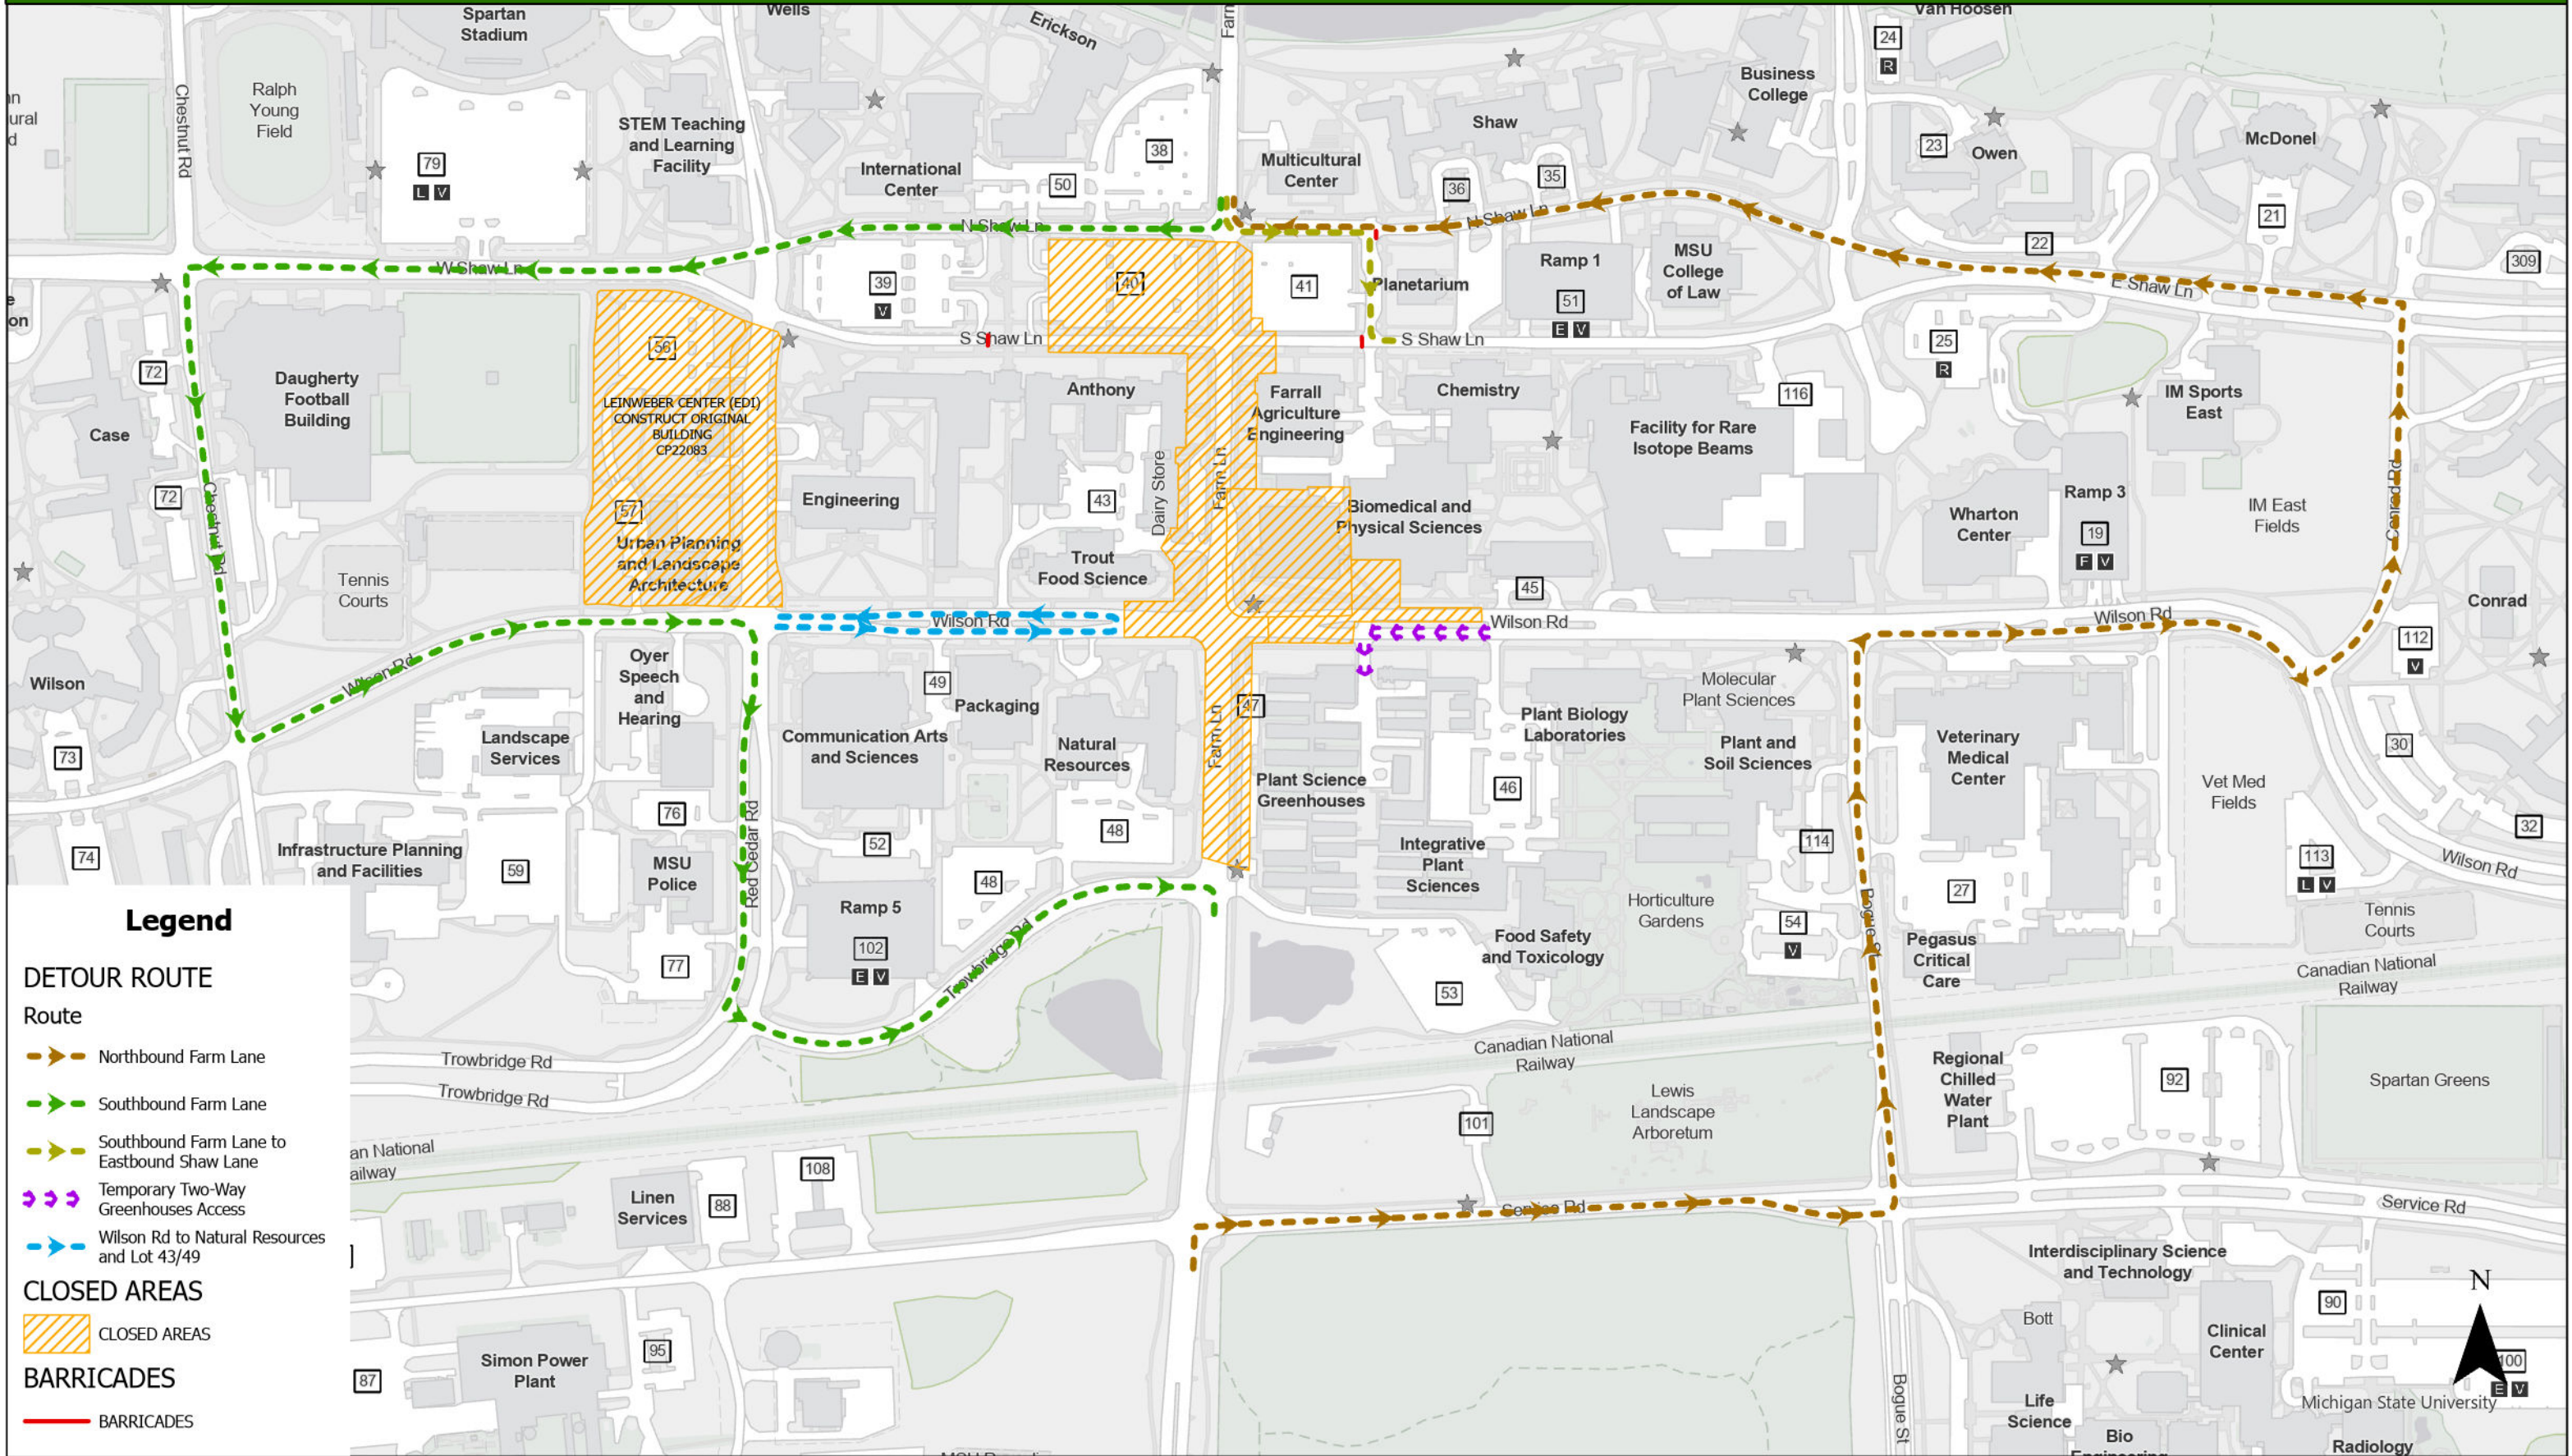

FARM LANE DETOURS

6/22/2026 - 8/21/2026

Legend

DETOUR ROUTE

Route

- Northbound Farm Lane
- Southbound Farm Lane
- Southbound Farm Lane to Eastbound Shaw Lane
- Temporary Two-Way Greenhouses Access
- Wilson Rd to Natural Resources and Lot 43/49

CLOSED AREAS

CLOSED AREAS

BARRICADES

BARRICADES