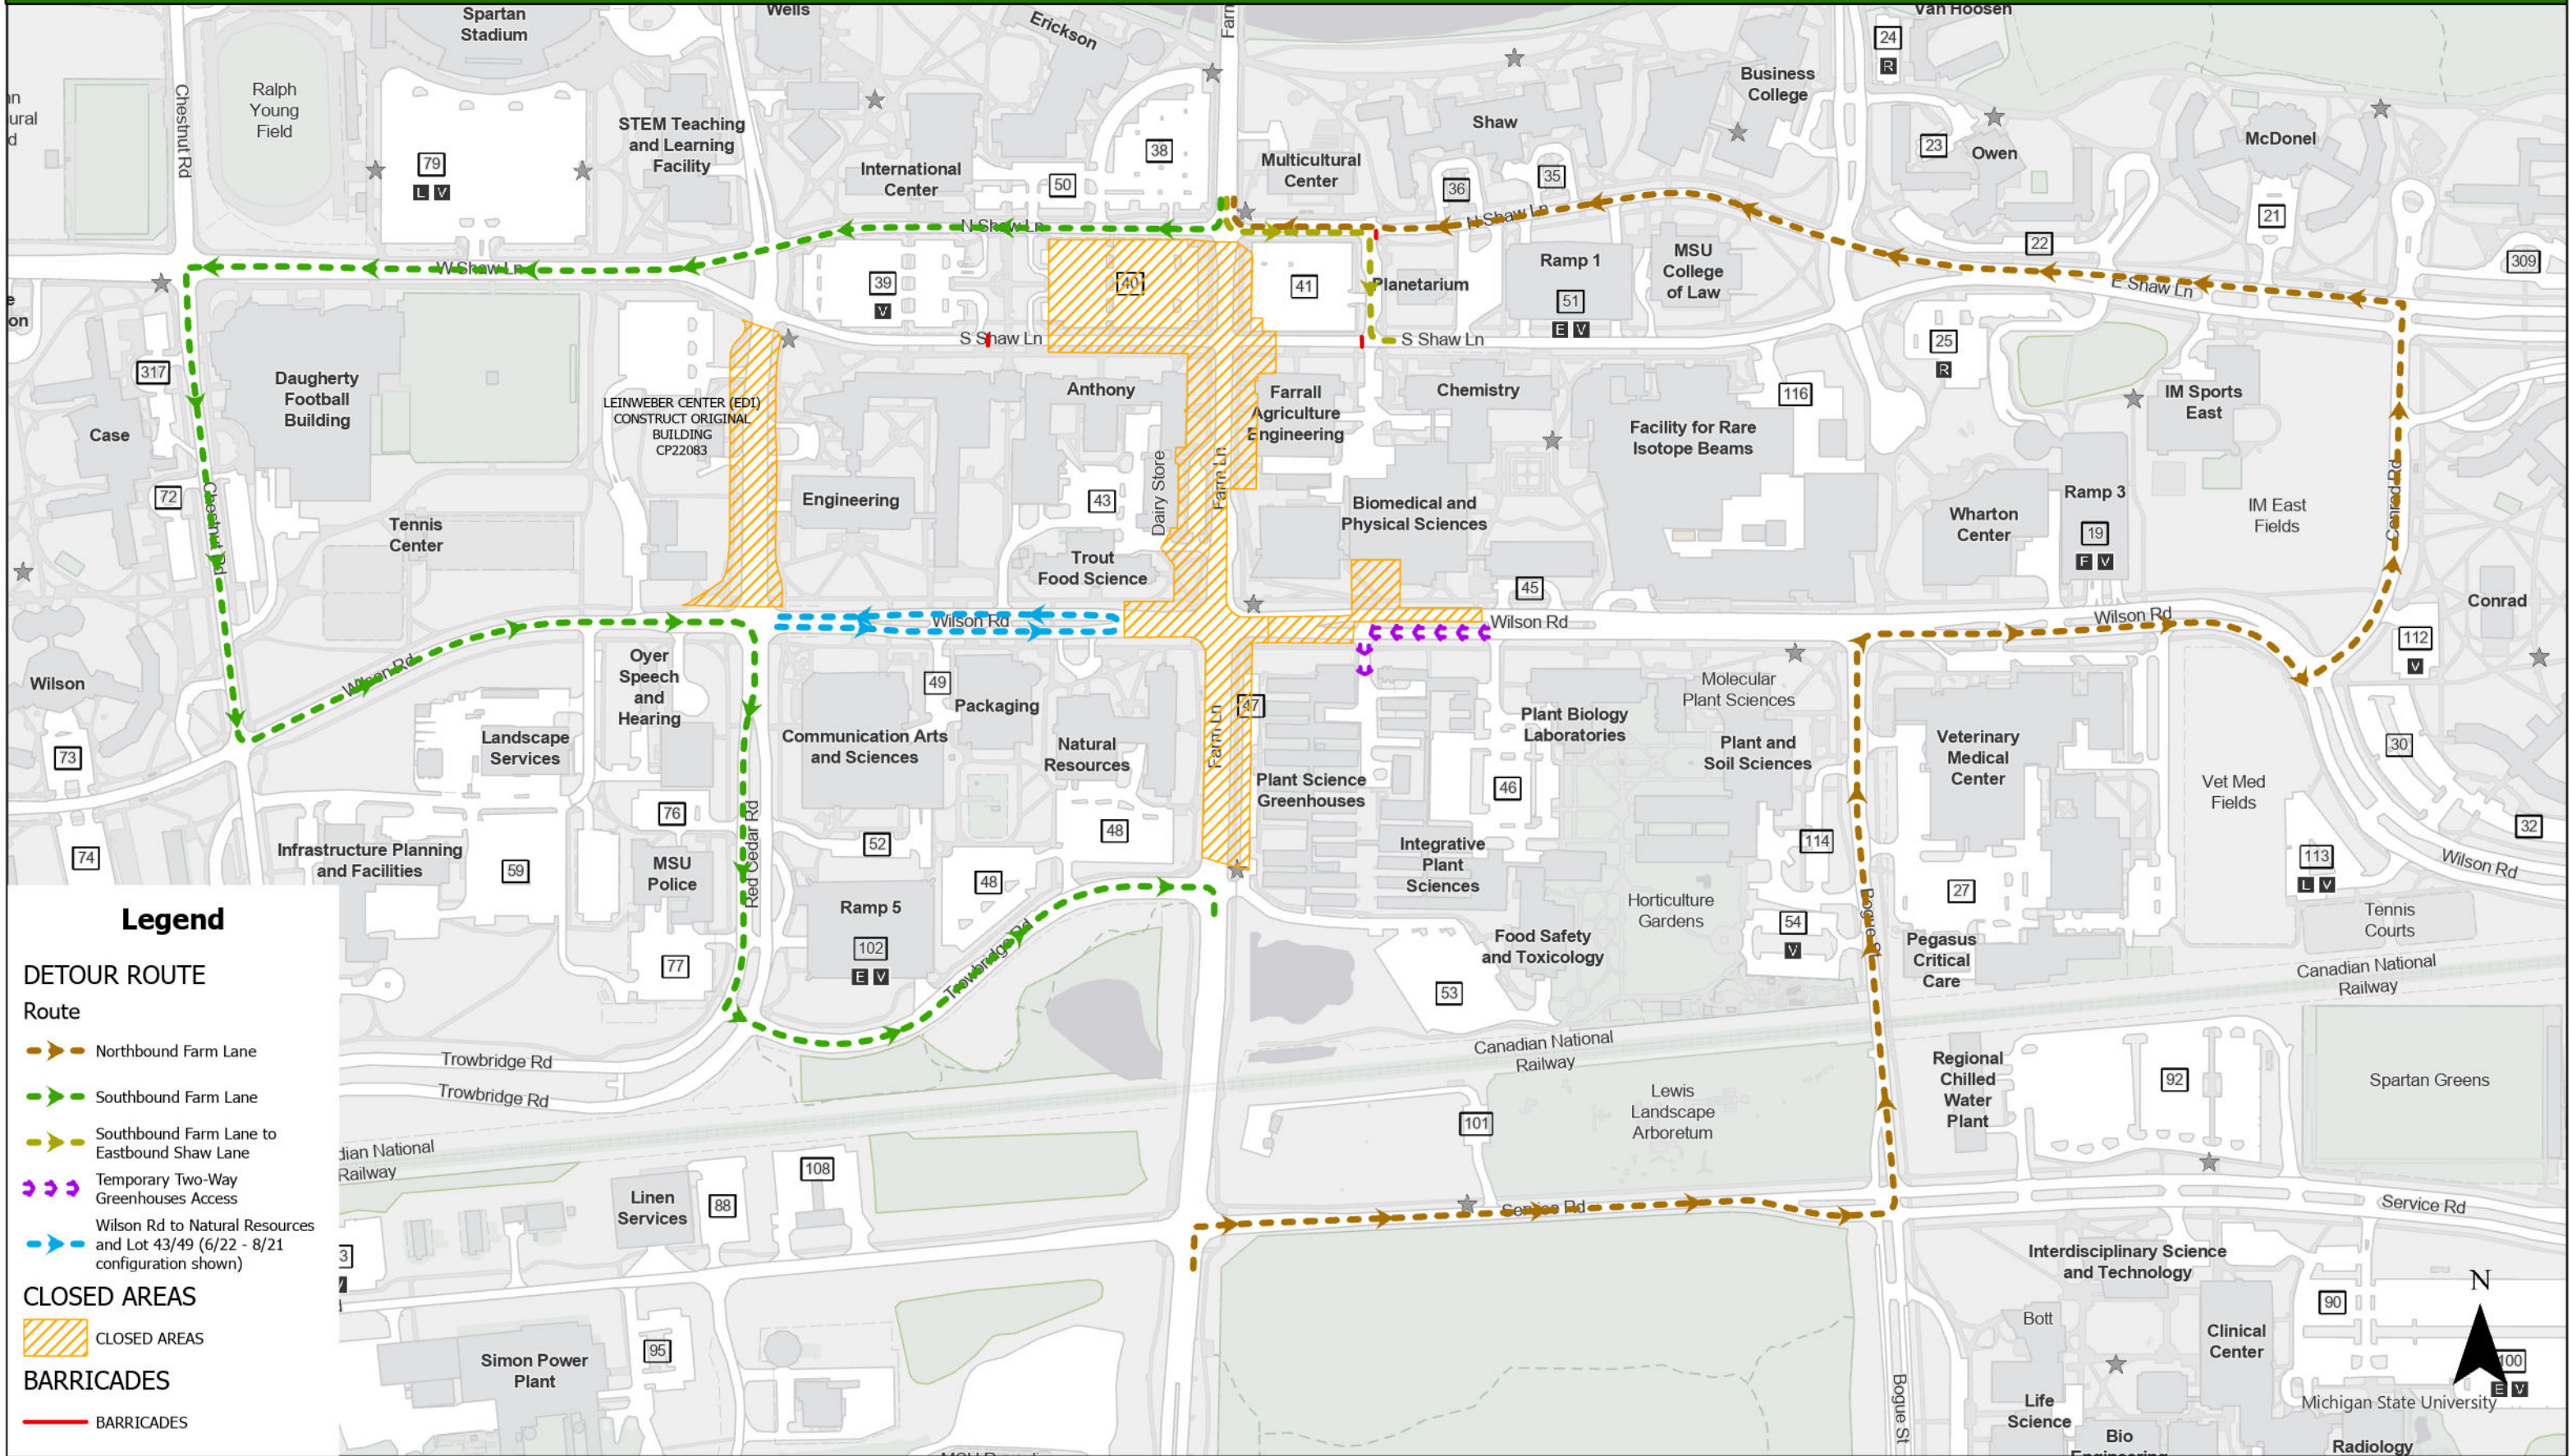

FARM LANE DETOURS

5/4/2026 - 8/21/2026

Legend

- DETOUR ROUTE**
- Northbound Farm Lane
 - Southbound Farm Lane
 - Southbound Farm Lane to Eastbound Shaw Lane
 - Temporary Two-Way Greenhouses Access
 - Wilson Rd to Natural Resources and Lot 43/49 (6/22 - 8/21 configuration shown)
- CLOSED AREAS**
- CLOSED AREAS
- BARRICADES**
- BARRICADES